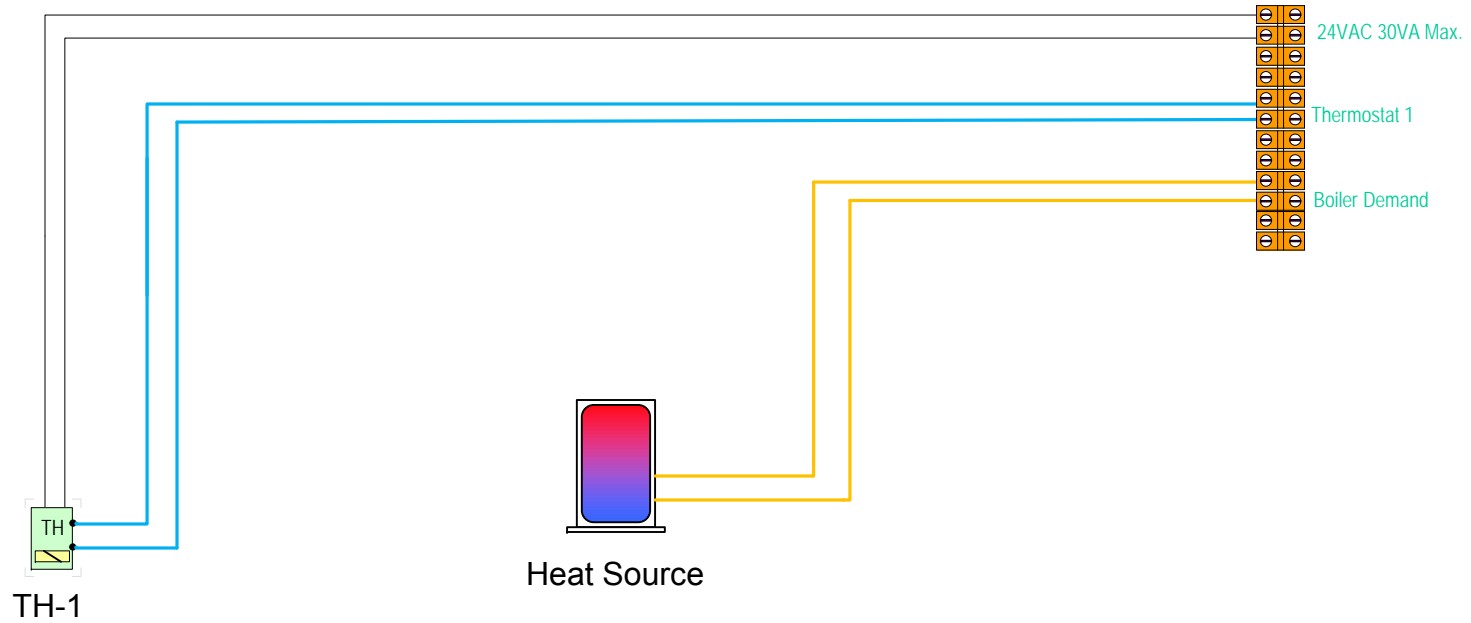

Field Wiring for T-BO-RF-1010HX

Note: This is a suggested field wiring schematic only. Tamas Hydronic panels should only be installed by qualified personnel adhering to local codes. It is the installers responsibility to ensure other components in the system are installed correctly.